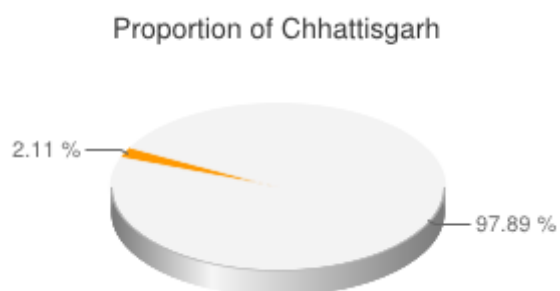

The official census 2011 of Chhattisgarh has been conducted by Directorate of Census Operations in Chhattisgarh. Enumeration of key persons including Chief Minister of Chhattisgarh was also done by officials conducting population census.

Figures of population census 2011 Chhattisgarh have been represented in chart for your reference at bottom.

Large cities of Chhattisgarh	Population	Male	Female
Raipur (Municipal Corporation)	1,010,087	519,286	490,801

Large Urban Agglomeration of Chhattisgarh	Population	Male	Female
Raipur	1,122,555	578,339	544,216
Durg and Bhilai Nagar	1,064,077	545,683	518,394

Largest District by Population in Chhattisgarh	Population	Male	Female
Raipur	4,062,160	2,048,856	2,013,304
Durg	3,343,079	1,681,521	1,661,558
Bilaspur	2,662,077	1,349,928	1,312,149
Surguja	2,361,329	1,195,145	1,166,184
JanjgirChampa	1,620,632	816,057	804,575
Rajnandgaon	1,537,520	762,170	775,350
Raigarh	1,493,627	749,439	744,188
Bastar	1,411,644	697,359	714,285
Korba	1,206,563	612,158	594,405
Mahasamund	1,032,275	511,475	520,800